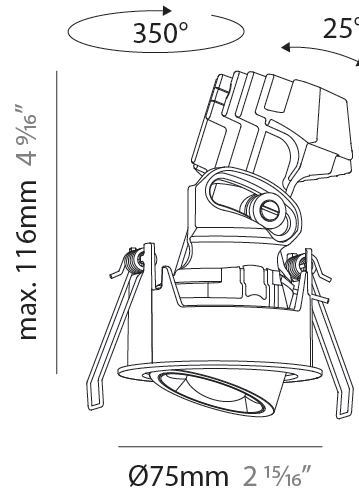

GENERAL

Series: Oiko Pro Round
Subseries: Oiko Pro Round Adjustable
Brand: Prolicht
Division: Architectural
Mounting Type: Recessed
Mounting Location: Ceiling
Subcategory: Downlight

PHYSICAL

Shape: Round
Diameter (mm): 75
Diameter (in): 2 ¹⁵/₁₆
Height (mm): 112
Height (in): 4 ⁷/₁₆
Ceiling Thickness (mm): 1 - 25
Ceiling Thickness (in): 1/16 - 1 3/16
Min. Recessing Depth (mm): 120
Min. Recessing Depth (in): 4 ³/₄
Light Distribution: Direct
Weight (kg): 0.276
Fixture Finish: SSR / BKV / CWI / CRY / HAB / UFT / ITA / RUA / FTG / MYG / LOD / PUS / FRO / FUP / KIA / POP / BLS / SPG / MEY / GOH / GUM / CHC / COM / ABZ / JAG / OBR / MOS / ROR
Fixture Material: Aluminum Die Cast
Cut-out Measurements: D. 86mm / 3 3/8"

ELECTRICAL

Lamp Type: LED (Zhaga Standard)
Input Wattage (W): 16
Total Output Wattage (W): 14.6
Dimming: Tri-Mode (Non-Dimming and Phase Dimming (120Vac only) and 0-10V Dimming)
Driver Included: No
Driver Location: Recessed Housing
Driver Type: Constant Current - Universal
Driver Class: Class 2
Input Voltage (V): 120 - 277
Constant Current (MA): 350

LED

Number of LEDs: 1
Color Temperature (°K): 2700 / 3000 / 3500 / 4000
Max. Delivered Lumen (lm): 1067 / 1150 / 1217 / 1220
Nominal Lumen (lm): 1393 / 1501 / 1589 / 1592
CRI: >90 CRI
Lamp Life (hrs): 50000

OPTICAL

Reflector: 14
Adjustability: Rotational 350° / Tilt 25°

RATINGS AND CERTIFICATIONS

Certified By: Certified for North American Standards
IP rating: IP20