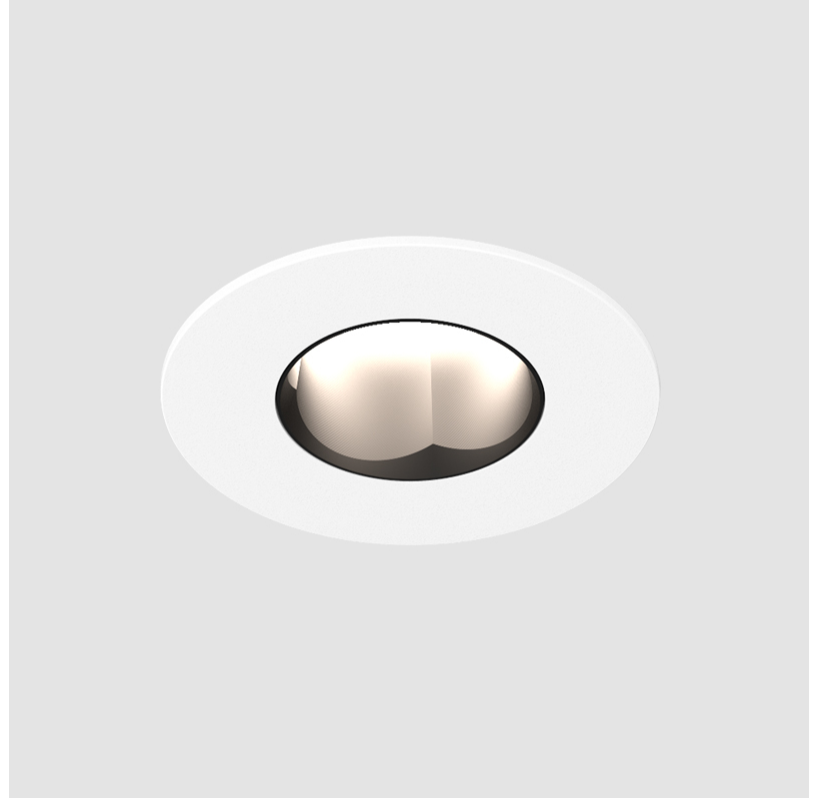

Series: Oiko Pro Round
Subseries: Oiko Pro Round Fixed
Brand: Prolicht
Division: Architectural
Mounting Type: Recessed
Mounting Location: Ceiling
Subcategory: Downlight

PHYSICAL

Shape: Round
Diameter (mm): 75
Diameter (in): 2 15/16
Height (mm): 67
Height (in): 2 5/8
Ceiling Thickness (mm): 1 - 25
Ceiling Thickness (in): 1/16 - 1 3/16
Min. Recessing Depth (mm): 75
Min. Recessing Depth (in): 2 15/16
Light Distribution: Direct
Diffuser: Lens Pack - Spread Lens / Linear Spread Lens / Honeycomb Louver
Fixture Finish: SSR / BKV / CWI / CRY / HAB / UFT / ITA / RUA / FTG / MYG / LOD / PUS / FRO / FUP / KIA / POP / BLS / SPG / MEY / GOH / GUM / CHC / COM / ABZ / JAG / OBR / MOS / ROR
Fixture Material: Aluminum Die Cast
Cut-out Measurements: 68mm / 2 11/16" Diameter

ELECTRICAL

Lamp Type: LED (Zhaga Standard)
Input Wattage (W): 16
Total Output Wattage (W): 14.6
Dimming: Tri-Mode (Non-Dimming and Phase Dimming (120Vac only) and 0-10V Dimming)
Driver Included: No
Driver Location: Recessed Housing
Driver Type: Constant Current - Universal
Driver Class: Class 2
Input Voltage (V): 120 - 277
Constant Current (MA): 350

LED

Color Temperature (°K): 2700 / 3000 / 3500 / 4000
Max. Delivered Lumen (lm): 1017 / 1096 / 1160 / 1162
Nominal Lumen (lm): 1393 / 1501 / 1589 / 1592
CRI: >90 CRI
Lamp Life (hrs): 50000

OPTICAL

Reflector°: 16
Adjustability: Fixed

RATINGS AND CERTIFICATIONS

Certified By: Certified for North American Standards
IP rating: IP54