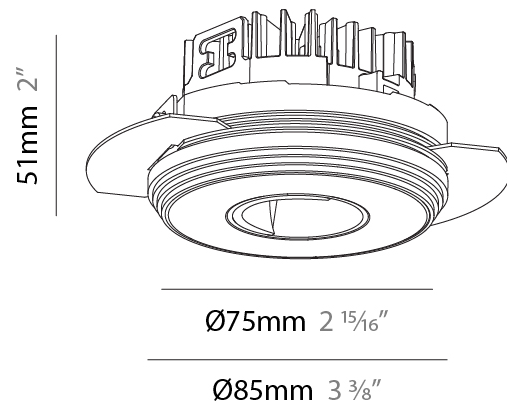

GENERAL

Series: Oiko Pro Round
Subseries: Oiko Pro Round Wallwash
Brand: Prolicht
Division: Architectural
Mounting Type: Trimless
Mounting Location: Ceiling
Subcategory: Wallwash

PHYSICAL

Shape: Round
Diameter (mm): 75
Diameter (in): 2 15/16
Height (mm): 51
Height (in): 2
Ceiling Thickness (mm): 1 - 25
Ceiling Thickness (in): 1/16 - 1 3/16
Min. Recessing Depth (mm): 55
Min. Recessing Depth (in): 2 3/16
Light Distribution: Direct
Fixture Finish: SSR / BKV / CWI / CRY / HAB / UFT / ITA / RUA / FTG / MYG / LOD / PUS / FRO / FUP / KIA / POP / BLS / SPG / MEY / GOH / GUM / CHC / COM / ABZ / JAG / OBR / MOS / ROR
Fixture Material: Aluminum Die Cast
Cut-out Measurements: 86mm / 3 3/8" Diameter

ELECTRICAL

Lamp Type: LED (Zhaga Standard)
Input Wattage (W): 15
Total Output Wattage (W): 13.6
Dimming: Tri-Mode (Non-Dimming and Phase Dimming (120Vac only) and 0-10V Dimming)
Driver Included: No
Driver Location: Recessed Housing
Driver Type: Constant Current - Universal
Driver Class: Class 2
Input Voltage (V): 120 - 277
Constant Current (MA): 350

LED

Color Temperature (°K): 2700 / 3000 / 3500 / 4000
Max. Delivered Lumen (lm): 1302 / 1383 / 1449 / 1462
Nominal Lumen (lm): 1566 / 1665 / 1743 / 1759
CRI: >93 CRI
Lamp Life (hrs): 50000

OPTICAL

Adjustability: Fixed

RATINGS AND CERTIFICATIONS

Certified By: Certified for North American Standards
IP rating: IP20