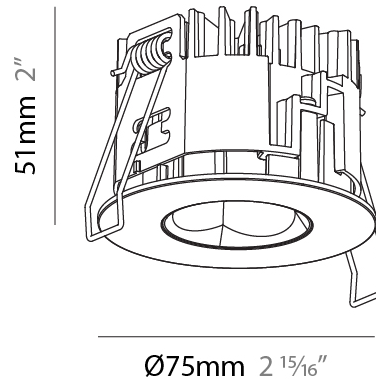

PHYSICAL

Shape: Round
Diameter (mm): 75
Diameter (in): 2 ¹⁵/₁₆
Height (mm): 51
Height (in): 2
Ceiling Thickness (mm): 1 - 25
Ceiling Thickness (in): 1/16 - 1 3/16
Min. Recessing Depth (mm): 55
Min. Recessing Depth (in): 2 ³/₁₆
Light Distribution: Direct
Diffuser: Lens Pack - Spread Lens / Linear Spread Lens / Honeycomb Louver
Fixture Finish: SSR / BKV / CWI / CRY / HAB / UFT / ITA / RUA / FTG / MYG / LOD / PUS / FRO / FUP / KIA / POP / BLS / SPG / MEY / GOH / GUM / CHC / COM / ABZ / JAG / OBR / MOS / ROR
Fixture Material: Aluminum Die Cast
Cut-out Measurements: 68mm / 2 11/16" Diameter

ELECTRICAL

Lamp Type: LED (Zhaga Standard)
Input Wattage (W): 15
Total Output Wattage (W): 13.6
Dimming: Tri-Mode (Non-Dimming and Phase Dimming (120Vac only) and 0-10V Dimming)
Driver Included: No
Driver Location: Recessed Housing
Driver Type: Constant Current - Universal
Driver Class: Class 2
Input Voltage (V): 120 - 277
Constant Current (MA): 350

LED

Color Temperature (°K): 2700 / 3000 / 3500 / 4000
Max. Delivered Lumen (lm): 1375 / 1462 / 1531 / 1545
Nominal Lumen (lm): 1566 / 1665 / 1743 / 1759
CRI: >90 CRI
Lamp Life (hrs): 50000
Special LEDs offerings: Tunable White

OPTICAL

Reflector°: 50
Adjustability: Fixed

RATINGS AND CERTIFICATIONS

Certified By: Certified for North American Standards
IP rating: IP20