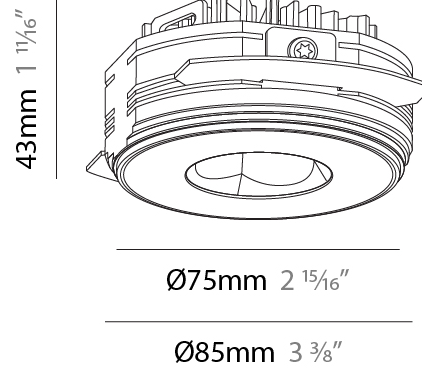

PHYSICAL

Shape: Round
Diameter (mm): 75
Diameter (in): 2 ¹⁵/₁₆
Height (mm): 43
Height (in): 1 ¹¹/₁₆
Ceiling Thickness (mm): 10 / 12.5 / 15 / 25
Ceiling Thickness (in): 3/8 or 1/2 or 9/16 or 1
Min. Recessing Depth (mm): 50
Min. Recessing Depth (in): 1 ¹⁵/₁₆
Light Distribution: Direct
Diffuser: Lens Pack - Spread Lens / Linear Spread Lens / Honeycomb Louver
Fixture Finish: SSR / BKV / CWI / CRY / HAB / UFT / ITA / RUA / FTG / MYG / LOD / PUS / FRO / FUP / KIA / POP / BLS / SPG / MEY / GOH / GUM / CHC / COM / ABZ / JAG / OBR / MOS / ROR
Fixture Material: Aluminum Die Cast
Cut-out Measurements: 86mm / 2 11/16" Diameter

ELECTRICAL

Lamp Type: LED (Zhaga Standard)
Input Wattage (W): 15
Total Output Wattage (W): 13.6
Dimming: Tri-Mode (Non-Dimming and Phase Dimming (120Vac only) and 0-10V Dimming)
Driver Included: No
Driver Location: Recessed Housing
Driver Type: Constant Current - Universal
Driver Class: Class 2
Input Voltage (V): 120 - 277
Constant Current (MA): 350

LED

Color Temperature (°K): 2700 / 3000 / 3500 / 4000
Max. Delivered Lumen (lm): 1464 / 1556 / 1630 / 1645
Nominal Lumen (lm): 1566 / 1665 / 1743 / 1759
CRI: >90 CRI
Lamp Life (hrs): 50000

OPTICAL

Reflector°: 60
Adjustability: Fixed

RATINGS AND CERTIFICATIONS

Certified By: Certified for North American Standards
IP rating: IP20