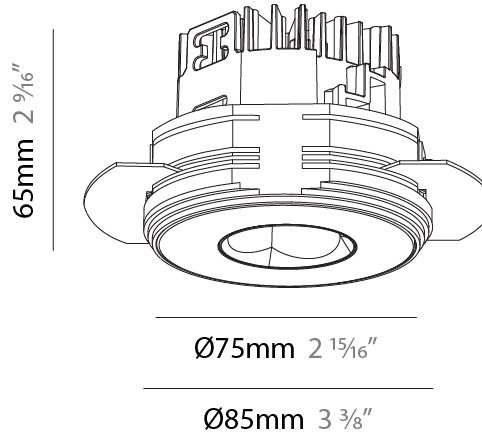

PHYSICAL

Shape: Round
Diameter (mm): 75
Diameter (in): 2 15/16
Height (mm): 65
Height (in): 2 9/16
Ceiling Thickness (mm): 10 / 12.5 / 15 / 25
Ceiling Thickness (in): 3/8 or 1/2 or 9/16 or 1
Min. Recessing Depth (mm): 70
Min. Recessing Depth (in): 2 3/4
Light Distribution: Direct
Diffuser: Lens Pack - Spread Lens / Linear Spread Lens / Honeycomb Louver
Fixture Finish: SSR / BKV / CWI / CRY / HAB / UFT / ITA / RUA / FTG / MYG / LOD / PUS / FRO / FUP / KIA / POP / BLS / SPG / MEY / GOH / GUM / CHC / COM / ABZ / JAG / OBR / MOS / ROR
Fixture Material: Aluminum Die Cast
Cut-out Measurements: 68mm / 2 11/16" Diameter

ELECTRICAL

Lamp Type: LED (Zhaga Standard)
Input Wattage (W): 16
Total Output Wattage (W): 14.6
Dimming: Tri-Mode (Non-Dimming and Phase Dimming (120Vac only) and 0-10V Dimming)
Driver Included: No
Driver Location: Recessed Housing
Driver Type: Constant Current - Universal
Driver Class: Class 2
Input Voltage (V): 120 - 277
Constant Current (MA): 350

LED

Color Temperature (°K): 2700 / 3000 / 3500 / 4000
Max. Delivered Lumen (lm): 1067 / 1150 / 1217 / 1220
Nominal Lumen (lm): 1393 / 1501 / 1589 / 1592
CRI: >90 CRI
Lamp Life (hrs): 50000

OPTICAL

Reflector°: 14
Adjustability: Fixed

RATINGS AND CERTIFICATIONS

Certified By: Certified for North American Standards
IP rating: IP20