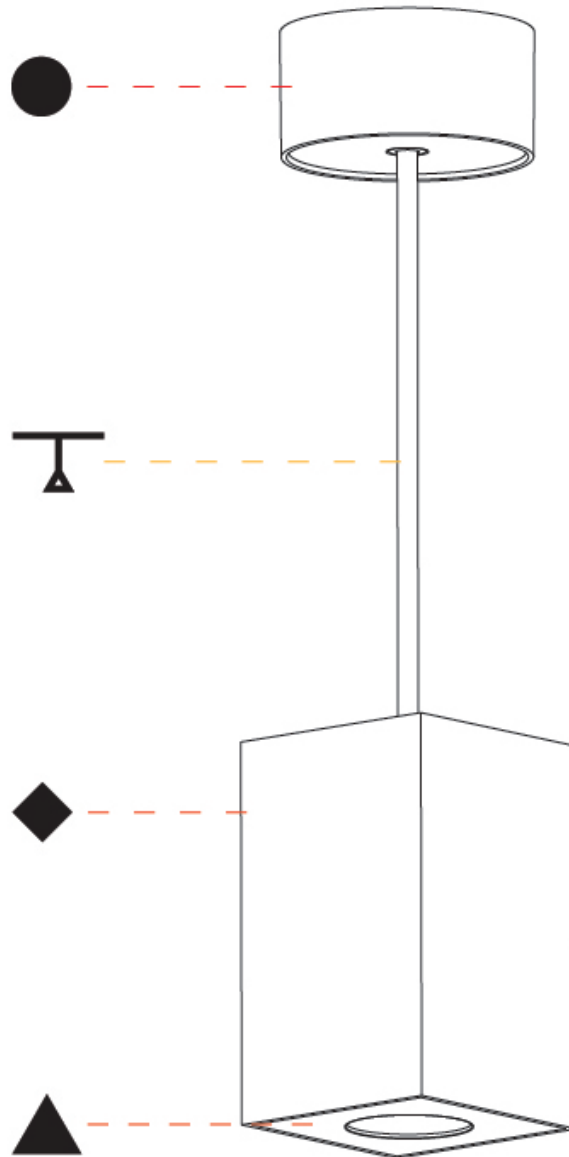

OIKO PRO ROUND SUSPENSION

A300396-

PROJECT

TYPE

SPECIFIER

QUANTITY

DATE

A