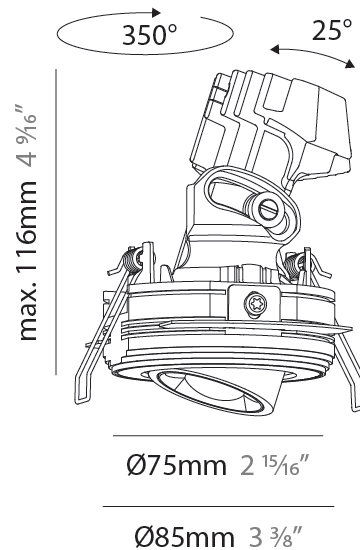

PHYSICAL

Shape: Round
Diameter (mm): 75
Diameter (in): 2 ¹⁵/₁₆
Height (mm): 116
Height (in): 4 ⁹/₁₆
Ceiling Thickness (mm): 10 / 12.5 / 15 / 25
Ceiling Thickness (in): 3/8 or 1/2 or 9/16 or 1
Min. Recessing Depth (mm): 125
Min. Recessing Depth (in): 4 ¹⁵/₁₆
Light Distribution: Direct
Diffuser: Lens Pack - Spread Lens / Linear Spread Lens / Honeycomb Louver
Fixture Finish: SSR / BKV / CWI / CRY / HAB / UFT / ITA / RUA / FTG / MYG / LOD / PUS / FRO / FUP / KIA / POP / BLS / SPG / MEY / GOH / GUM / CHC / COM / ABZ / JAG / OBR / MOS / ROR
Fixture Material: Aluminum Die Cast
Cut-out Measurements: D. 86mm / 3 3/8"

ELECTRICAL

Lamp Type: LED (Zhaga Standard)
Input Wattage (W): 16
Total Output Wattage (W): 14.6
Dimming: Tri-Mode (Non-Dimming and Phase Dimming (120Vac only) and 0-10V Dimming)
Driver Included: No
Driver Location: Recessed Housing
Driver Type: Constant Current - Universal
Driver Class: Class 2
Input Voltage (V): 120 - 277
Constant Current (MA): 350

LED

Number of LEDs: 1
Color Temperature (°K): 2700 / 3000 / 3500 / 4000
Max. Delivered Lumen (lm): 1295 / 1377 / 1442 / 1455
Nominal Lumen (lm): 1566 / 1665 / 1743 / 1759
CRI: >90 CRI
Lamp Life (hrs): 50000

OPTICAL

Reflector: 34
Adjustability: Rotational 350° / Tilt 25°

RATINGS AND CERTIFICATIONS

Certified By: Certified for North American Standards
IP rating: IP20