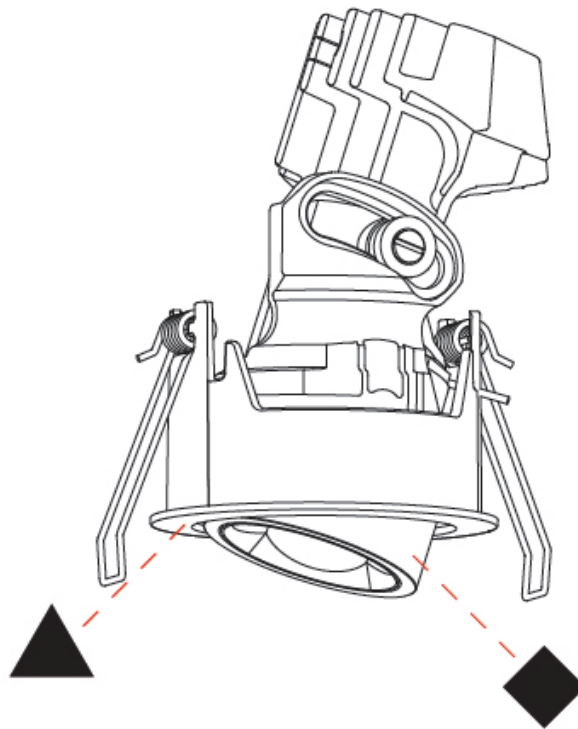

OIKO PRO ROUND ADJUSTABLE RECESSED

A35842-

PROJECT

TYPE

SPECIFIER

QUANTITY

DATE