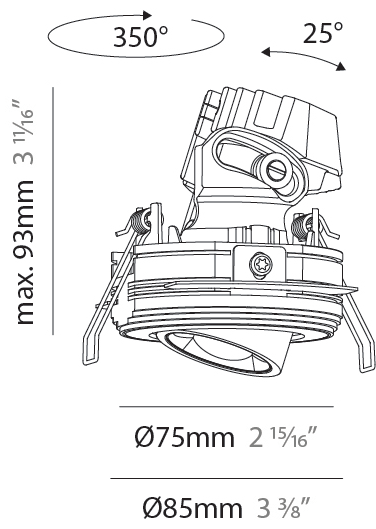

PHYSICAL

Shape: Round
Diameter (mm): 75
Diameter (in): 2 15/16
Height (mm): 93
Height (in): 3 11/16
Ceiling Thickness (mm): 10 / 12.5 / 15 / 25
Ceiling Thickness (in): 3/8 or 1/2 or 9/16 or 1
Min. Recessing Depth (mm): 105
Min. Recessing Depth (in): 4 1/8
Light Distribution: Direct
Diffuser: Lens Pack - Spread Lens / Linear Spread Lens / Honeycomb Louver
Fixture Finish: SSR / BKV / CWI / CRY / HAB / UFT / ITA / RUA / FTG / MYG / LOD / PUS / FRO / FUP / KIA / POP / BLS / SPG / MEY / GOH / GUM / CHC / COM / ABZ / JAG / OBR / MOS / ROR
Fixture Material: Aluminum Die Cast
Cut-out Measurements: D. 86mm / 3 3/8"

ELECTRICAL

Lamp Type: LED (Zhaga Standard)
Input Wattage (W): 16
Total Output Wattage (W): 14.6
Dimming: Tri-Mode (Non-Dimming and Phase Dimming (120Vac only) and 0-10V Dimming)
Driver Included: No
Driver Location: Recessed Housing
Driver Type: Constant Current - Universal
Driver Class: Class 2
Input Voltage (V): 120 - 277
Constant Current (MA): 350

LED

Number of LEDs: 1
Color Temperature (°K): 2700 / 3000 / 3500 / 4000
Max. Delivered Lumen (lm): 1464 / 1556 / 1630 / 1645
Nominal Lumen (lm): 1566 / 1665 / 1743 / 1759
CRI: >90 CRI
Lamp Life (hrs): 50000

OPTICAL

Reflector°: 60
Adjustability: Rotational 350° / Tilt 25°

RATINGS AND CERTIFICATIONS

Certified By: Certified for North American Standards
IP rating: IP20