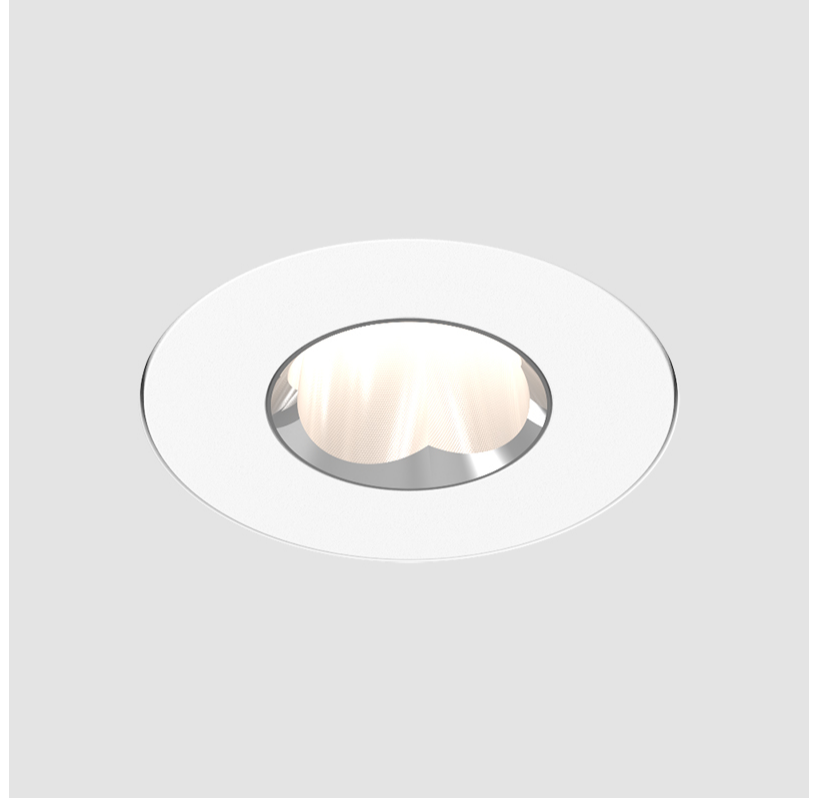

PHYSICAL

Shape: Round
Diameter (mm): 75
Diameter (in): 2 15/16
Height (mm): 65
Height (in): 2 9/16
Ceiling Thickness (mm): 10 / 12.5 / 15 / 25
Ceiling Thickness (in): 3/8 or 1/2 or 9/16 or 1
Min. Recessing Depth (mm): 70
Min. Recessing Depth (in): 2 3/4
Light Distribution: Direct
Diffuser: Lens Pack - Spread Lens / Linear Spread Lens / Honeycomb Louver
Fixture Finish: SSR / BKV / CWI / CRY / HAB / UFT / ITA / RUA / FTG / MYG / LOD / PUS / FRO / FUP / KIA / POP / BLS / SPG / MEY / GOH / GUM / CHC / COM / ABZ / JAG / OBR / MOS / ROR
Fixture Material: Aluminum Die Cast
Cut-out Measurements: 68mm / 2 11/16" Diameter

ELECTRICAL

Lamp Type: LED (Zhaga Standard)
Input Wattage (W): 15
Total Output Wattage (W): 13.6
Dimming: Tri-Mode (Non-Dimming and Phase Dimming (120Vac only) and 0-10V Dimming)
Driver Included: No
Driver Location: Recessed Housing
Driver Type: Constant Current - Universal
Driver Class: Class 2
Input Voltage (V): 120 - 277
Constant Current (MA): 350

LED

Color Temperature (°K): 2700 / 3000 / 3500 / 4000
Max. Delivered Lumen (lm): 1295 / 1377 / 1442 / 1455
Nominal Lumen (lm): 1566 / 1665 / 1743 / 1759
CRI: >90 CRI
Lamp Life (hrs): 50000

OPTICAL

Reflector°: 34
Adjustability: Fixed

RATINGS AND CERTIFICATIONS

Certified By: Certified for North American Standards
IP rating: IP20