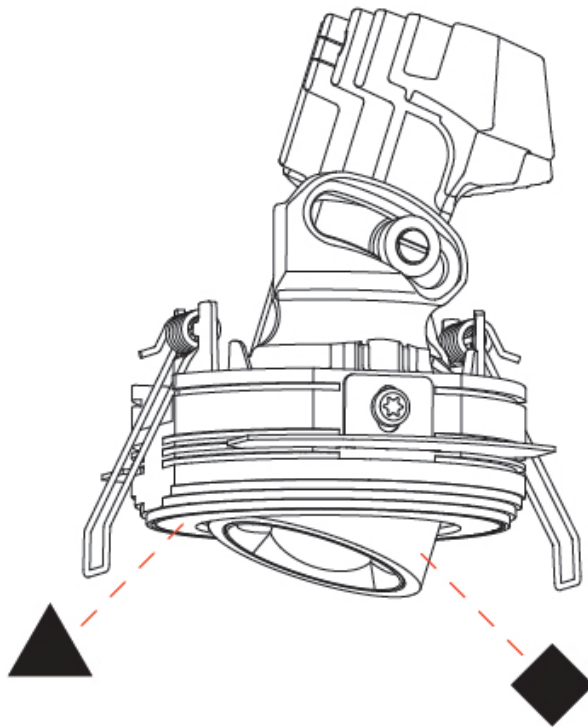

OIKO PRO ROUND ADJUSTABLE TRIMLESS

A35816-

PROJECT	_____
TYPE	_____
SPECIFIER	_____
QUANTITY	_____
DATE	_____